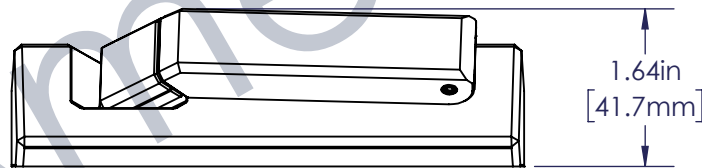

NOTE
LEFT HAND SHOWN. RIGHT HAND IS 15313.XX

CUSTOMER PAGE